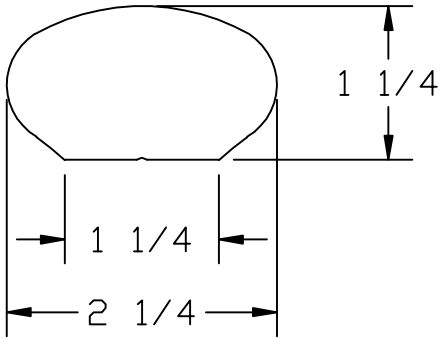

LJ-6042

LJ-6042 HEMLOCK

NOTE: STANDARD LENGTHS ARE  
8', 10', 12', 14', AND 16'.

 <b>L.J. Smith</b> Stair Systems			
35280 Scio-Bowenston Road Bowerston, OH 44695-9731			
Phone (740) 269-4111		FAX (740) 269-8047	
<small>This drawing is the property of L.J. Smith Co. Do not use or copy without permission from L.J. Smith.</small>			
Drawing Name			
LJ-6042			
Date	Scale	VEND	Drawn By
02/27/2006	DO NOT SCALE		KJP
File Name DESTROY PREVIOUS PRINTS			LJ6042
LJ6042			12/2/06
SALES			