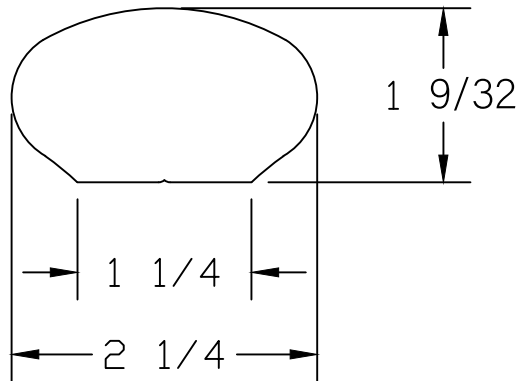

LJ-6042

NOTE: STANDARD LENGTHS ARE 8', 10', 12', 14', AND 16'.

LJ-6042H HEMLOCK

NOTE: STANDARD LENGTHS ARE 8', 10', 12', 14', AND 16'.

35280 Scio-Bowerston Road
Bowerston, OH 44695-9731
Phone (740) 269-2221 FAX (740) 269-9047
This drawing is the property of L.J. Smith Co. Do not use or copy without permission from L.J. Smith.

Drawing Name			
LJ-6042			
Date	Scale	VEND	Drawn By
02/27/2006	DO NOT SCALE		KJP
File Name	DESTROY PREVIOUS PRINTS		LJ6042
LJ6042	SALES		12/2/06