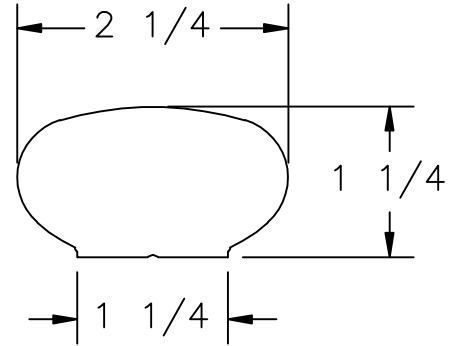

LJ-6042

LJ-6042 HEMLOCK

NOTE: STANDARD LENGTHS ARE  
8', 10', 12', 14', AND 16'.

 <b>L.J. Smith</b> Stair Systems			
35280 Scio-Bowenston Road Bowerston, OH 44695-9731			
Phone (740) 269-4111		FAX (740) 269-8047	
<small>This drawing is the property of L.J. Smith Co. Do not use or copy without permission from L.J. Smith.</small>			
Drawing Name			
LJ-6042			
Date	Scale	VEND	Drawn By
02/27/2006	DO NOT SCALE		KJP
File Name DESTROY PREVIOUS PRINTS			LJ6042
LJ6042			12/2/06
SALES			