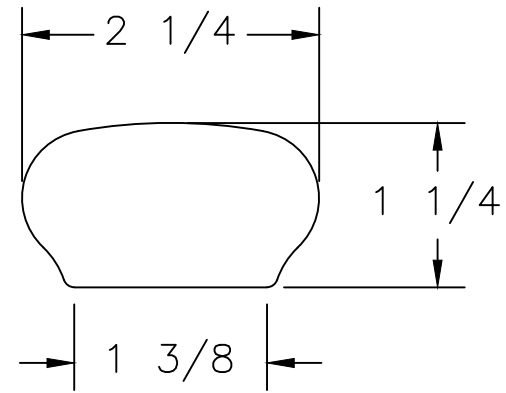

LJ-6042

NOTE: STANDARD LENGTHS ARE 8', 10', 12', 14', AND 16'.

LJ-6042H HEMLOCK

NOTE: STANDARD LENGTHS ARE 8', 10', 12', 14', AND 16'.

35280 Scio-Bowerston Road
Bowerston, OH 44695-9731
Phone (740) 269-2221 FAX (740) 269-9047
This drawing is the property of L.J. Smith Co. Do not use or copy without permission from L.J. Smith.

Drawing Name			
LJ-6042			
Date	Scale	VEND	Drawn By
02/27/2006	DO NOT SCALE		KJP
File Name	DESTROY PREVIOUS PRINTS		LJ6042
LJ6042	SALES		12/2/06