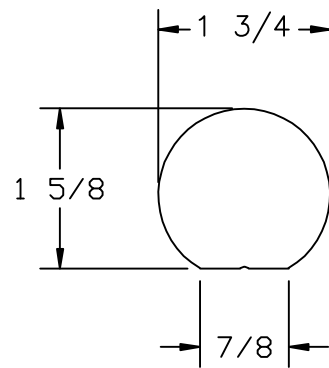

LJ-6040

NOTE: STANDARD LENGTHS ARE  
8', 10', 12', 14', AND 16'.

35280 Scio-Bowerston Road  
Bowerston, OH 44695-9731

Phone (740) 269-4111 FAX (740) 269-9047  
This drawing is the property of L.J. Smith Co. Do not  
use or copy without permission from L.J. Smith.

Drawing Name			
LJ-6040			
Date	Scale	VEND	Drawn By
02/27/2006	DO NOT SCALE		KJP
File Name	DESTROY PREVIOUS PRINTS		Legend
LJ6040	SALES		02/27/06