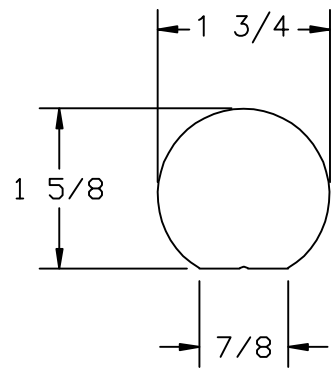

LJ-6040

LJ-6040 HEMLOCK

NOTE: STANDARD LENGTHS ARE
8', 10', 12', 14', AND 16'.

35280 Scio-Bowerston Road
Bowerston, OH 44695-9731

Drawing Name			
LJ-6040			
Date	Scale	VEND	Drawn By
02/27/2006	DO NOT SCALE		KJP
File Name	DESTROY PREVIOUS PRINTS		Issued
LJ6040	SALES		02/27/06