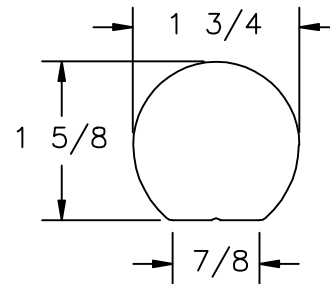

LJ-6040 HEMLOCK