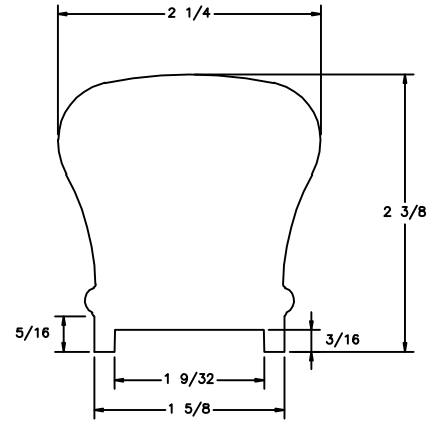

LJ-6010P

LJ-6010P HEMLOCK

NOTE: STANDARD LENGTHS ARE 8', 10', 12', 14', AND 16'.

THERE ARE THREE LAMINATES.

		
35280 Scio-Bowenston Road Bowerston, OH 44695-9731 Phone (740) 269-4111 FAX (740) 269-9047		
<small>This drawing is the property of L.J. Smith Co. Do not use or copy without permission from L.J. Smith.</small>		
Drawing Name		
LJ6010P		
Date	Scale	VEND
02/24/2006	DO NOT SCALE	D.L.J.
File Name	DESTROY PREVIOUS PRINTS	
LJ6010	SALES	