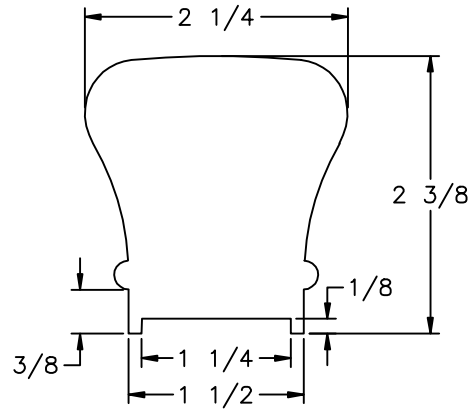

LJ-6010P

LJ-6010P HEMLOCK

NOTE: STANDARD LENGTHS ARE 8', 10', 12', 14', AND 16'.

THERE ARE THREE LAMINATES.

		
35280 Scio-Bowenston Road Bowerston, OH 44695-9731 Phone (740) 269-4111 FAX (740) 269-9047		
<small>This drawing is the property of L.J. Smith Co. Do not use or copy without permission from L.J. Smith.</small>		
Drawing Name		
LJ6010P		
Date	Scale	VEND
02/24/2006	DO NOT SCALE	D.L.J.
File Name	DESTROY PREVIOUS PRINTS	
LJ6010	SALES	