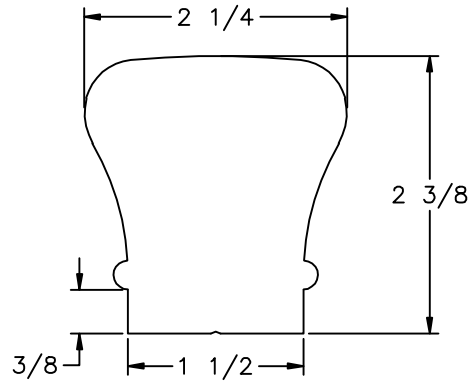

LJ-6010

LJ-6010 HEMLOCK

NOTE: STANDARD LENGTHS ARE 8', 10', 12', 14', AND 16'.

THERE ARE THREE LAMINATES.

		
35280 Scio-Bowenston Road Bowerston, OH 44695-9731 Phone (740) 269-4111 FAX (740) 269-9047		
<small>This drawing is the property of L.J. Smith Co. Do not use or copy without permission from L.J. Smith.</small>		
Drawing Name		
LJ6010		
Date	Scale	VEND
02/24/2006	DO NOT SCALE	D.L.J.
File Name	DESTROY PREVIOUS PRINTS	
LJ6010	SALES	