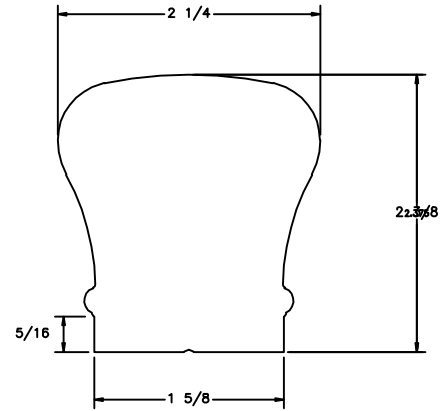

LJ-6010

LJ-6010 HEMLOCK

NOTE: STANDARD LENGTHS ARE 8', 10', 12', 14', AND 16'.

THERE ARE THREE LAMINATES.

		
35280 Scio-Bowenston Road Bowerston, OH 44695-9731 Phone (740) 269-4111 FAX (740) 269-9047		
<small>This drawing is the property of L.J. Smith Co. Do not use or copy without permission from L.J. Smith.</small>		
Drawing Name		
LJ6010		
Date	Scale	VEND
02/24/2006	DO NOT SCALE	D.L.J.
File Name	DESTROY PREVIOUS PRINTS	
LJ6010	SALES	