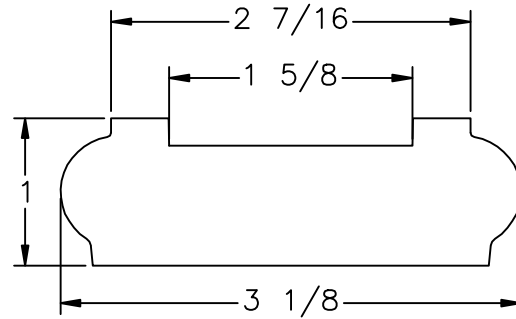

LJ-6006

NOTE: STANDARD LENGTHS ARE
8', 10', 12', 14', AND 16'.

 L.J. Smith <i>Stair Systems</i>		
35280 Scio-Bowerton Road Bowerton, OH 44695-9731		
Phone (740) 289-4111		FAX (740) 289-9047
<small>This drawing is the property of L.J. Smith Co. Do not use or copy without permission from L.J. Smith.</small>		
Drawing Name		
LJ-6006P2		
Date	Scale	Drawn By
12/13/01	DO NOT SCALE	KJP
File Name		DESTROY PREVIOUS PRINTS
LJ-6006		SALES