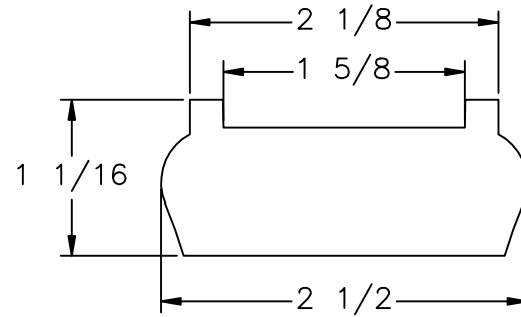

LJ-6006

LJ-6006 HEMLOCK

NOTE: STANDARD LENGTHS ARE  
8', 10', 12', 14', AND 16'.

 <b>L. J. Smith</b> <i>Stair Systems</i>		
35280 Scio-Bowerston Road Bowerston, OH 44695-9731 Phone (740) 269-4111 FAX (740) 269-9047 <small>This drawing is the property of L.J. Smith Co. Do not use or copy without permission from L.J. Smith.</small>		
Drawing Name		
LJ-6006H		
Date	Scale	VEND
12/13/01	DO NOT SCALE	EDH
File Name	DESTROY PREVIOUS PRINTS	
LJ-6006	SALES	