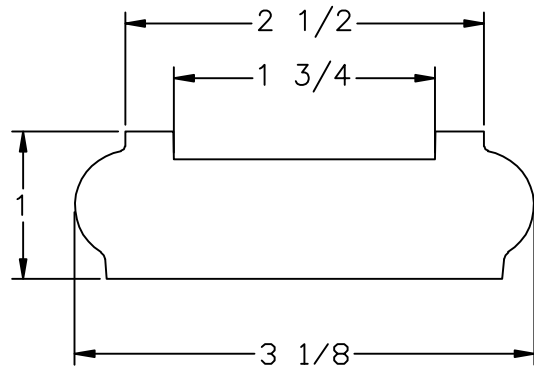

LJ-6006

LJ-6006 HEMLOCK

NOTE: STANDARD LENGTHS ARE  
8', 10', 12', 14', AND 16'.

 <b>L. J. Smith</b> <i>Stair Systems</i>		
35280 Scio-Bowerston Road Bowerston, OH 44695-9731 Phone (740) 269-4111 FAX (740) 269-9047 <small>This drawing is the property of L.J. Smith Co. Do not use or copy without permission from L.J. Smith.</small>		
Drawing Name		
LJ-6006H		
Date	Scale	VEND
12/13/01	DO NOT SCALE	EDH
File Name	DESTROY PREVIOUS PRINTS	
LJ-6006	SALES	