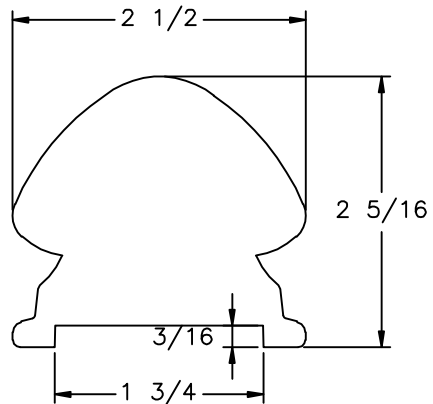

LJ-6005

LJ-6005 HEMLOCK

NOTE: STANDARD LENGTHS ARE 8', 10', 12', 14', AND 16'.

35280 Scio-Bowenston Road
 Bowerston, OH 44695-9731
 Phone (740) 269-4111 FAX (740) 269-9047
 This drawing is the property of L.J. Smith Co. Do not use or copy without permission from L.J. Smith.

Drawing Name		
LJ6005		
Date	Scale	Drawn By
02/24/2006	DO NOT SCALE	DLJ
File Name DESTROY PREVIOUS PRINTS		DATE
LJ6005		SALES