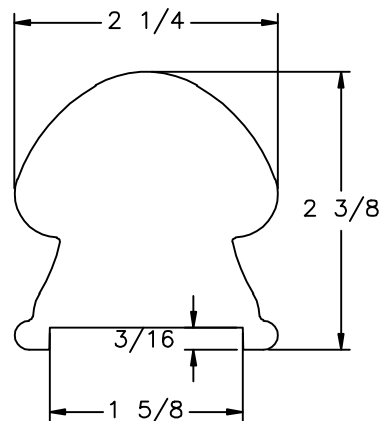

LJ-6005

LJ-6005 HEMLOCK

NOTE: STANDARD LENGTHS ARE 8', 10', 12', 14', AND 16'.

35280 Scio-Bowenston Road
 Bowerston, OH 44695-9731
 Phone (740) 269-4111 FAX (740) 269-9047
 This drawing is the property of L.J. Smith Co. Do not use or copy without permission from L.J. Smith.

Drawing Name		
LJ6005		
Date	Scale	Drawn By
02/24/2006	DO NOT SCALE	DLJ
File Name DESTROY PREVIOUS PRINTS		DATE
LJ6005		SALES