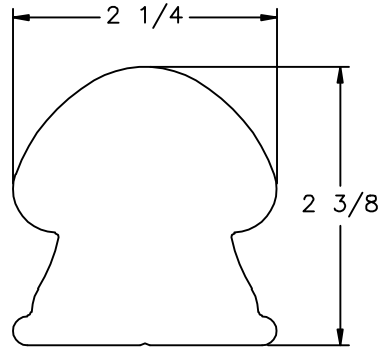

LJ-6004H

NOTE: STANDARD LENGTHS ARE  
8', 10', 12', 14', AND 16'.

35280 Scio-Bowenston Road  
Bowerston, OH 44695-9731  
Phone (740) 269-4111 FAX (740) 269-9047  
This drawing is the property of L.J. Smith Co. Do not  
use or copy without permission from L.J. Smith.

Drawing Name		
LJ-6004H		
Date	Scale	Drawn By
02/24/2006	DO NOT SCALE	KJP
File Name	DESTROY PREVIOUS PRINTS	
LJ6004	SALES	