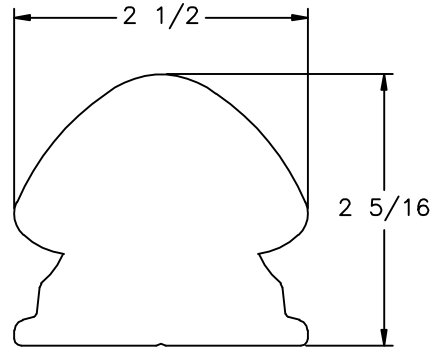

LJ-6004

NOTE: STANDARD LENGTHS ARE
8', 10', 12', 14', AND 16'.

35280 Scio-Bowenston Road
Bowenston, OH 44695-9731
Phone (740) 269-4111 FAX (740) 269-9047
This drawing is the property of L.J. Smith Co. Do not
use or copy without permission from L.J. Smith.

Drawing Name		
LJ-6004		
Date	Scale	Drawn By
02/24/2006	DO NOT SCALE	KJP
File Name	DESTROY PREVIOUS PRINTS	
LJ6004	SALES	