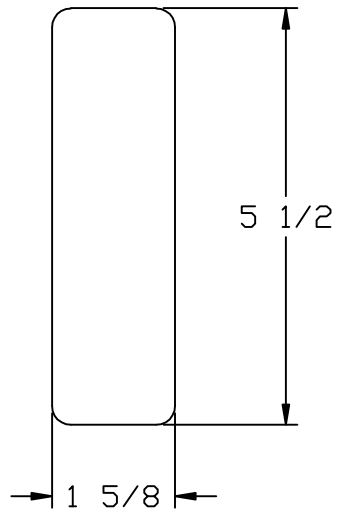

LJ-6003

NOTE: STANDARD LENGTHS ARE
8', 10', 12', 14', AND 16'.

35280 Scio-Bowenston Road
Bowerston, OH 44695-9731
Phone (740) 289-4111 FAX (740) 289-9047
This drawing is the property of L.J. Smith Co. Do not
use or copy without permission from L.J. Smith.

Drawing Name			
LJ-6003			
Date	Scale	VEND	Drawn By
12/1/98	DO NOT SCALE		KJP
File Name			DESTROY PREVIOUS PRINTS
LJ6003			SALES