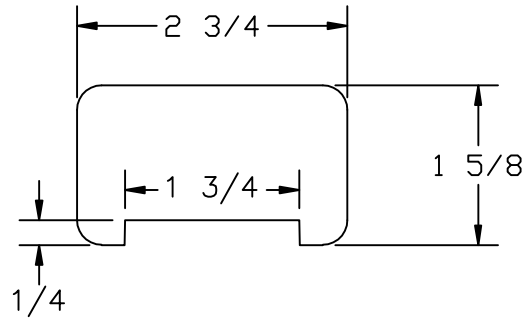

LJ-6001

LJ-6001 HEMLOCK

NOTE: STANDARD LENGTHS ARE 8', 10', 12', 14', AND 16'.

| | | |
|---|-------------------------|----------|
|  <p>35280 Scio-Bowenston Road Bowerston, OH 44695-9731 Phone (740) 269-4111 FAX (740) 269-9047 This drawing is the property of L.J. Smith Co. Do not use or copy without permission from L.J. Smith.</p> | | |
| Drawing Name | | |
| LJ-6001 | | |
| Date | Scale | Drawn By |
| 04/17/03 | DO NOT SCALE | KJP |
| File Name | DESTROY PREVIOUS PRINTS | |
| LJ6001 | SALES | |