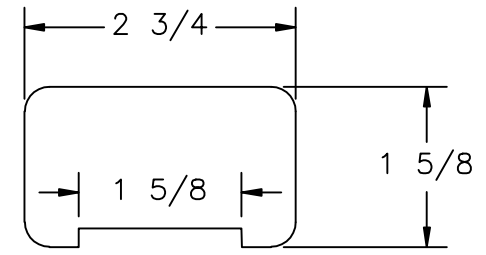

LJ-6001

LJ-6001 HEMLOCK

NOTE: STANDARD LENGTHS ARE 8', 10', 12', 14', AND 16'.

| | | |
|---|-------------------------|----------|
|  <p>35280 Scio-Bowenston Road Bowerston, OH 44695-9731 Phone (740) 269-4111 FAX (740) 269-9047 This drawing is the property of L.J. Smith Co. Do not use or copy without permission from L.J. Smith.</p> | | |
| Drawing Name | | |
| LJ-6001 | | |
| Date | Scale | Drawn By |
| 04/17/03 | DO NOT SCALE | KJP |
| File Name | DESTROY PREVIOUS PRINTS | |
| LJ6001 | SALES | |