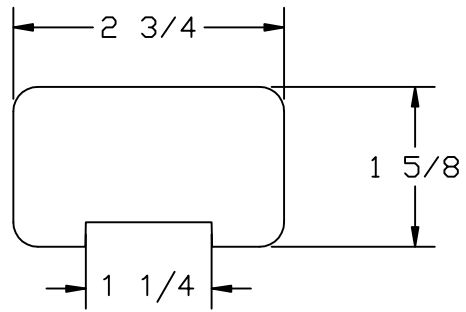

LJ-6000

NOTE: STANDARD LENGTHS ARE
8', 10', 12', 14', AND 16'.

L.J. Smith
Stair Systems

35280 Scio-Bowenston Road
Bowerston, OH 44695-9731

Drawing Name		
LJ-6000		
Date	Scale	Drawn By
02/24/2006	DO NOT SCALE	KJP
File Name	DESTROY PREVIOUS PRINTS	
LJ6000	SALES