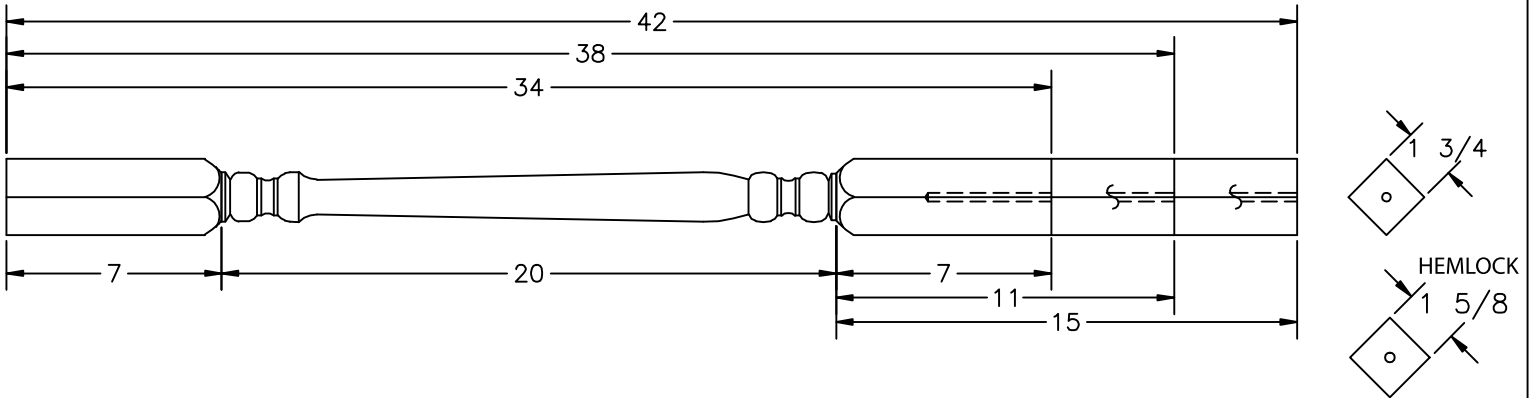

NOTE: SMALLEST DIAMETER = 1". HEMLOCK IS 7/8".

 35280 Scio-Boweston Road Boweston, OH 44695-9731 Phone (740) 269-4111 FAX (740) 269-9047 <small>This drawing is the property of L.J. Smith Co. Do not use or copy without permission from L.J. Smith.</small>			
Drawing Name			
LJ-5090 HARDWOOD			
Date	Scale	CL	Drawn By
7/27/2006	DO NOT SCALE		EDH
File Name DESTROY PREVIOUS PRINTS			
LJ5090			SALES