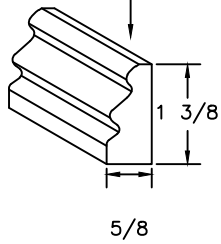

NEWEL MLDG-L