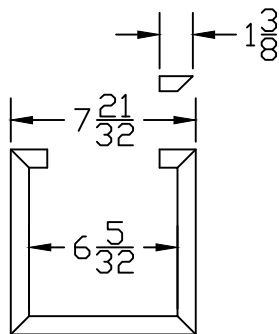

NEWEL MLDG-L