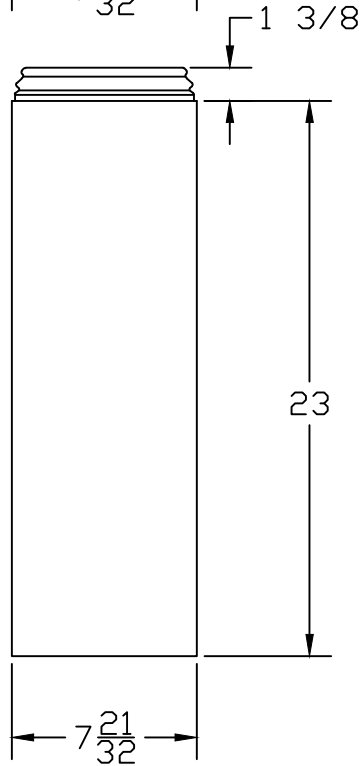

PIECE SHIPPED LOOSE

NEWEL MLDG-L

Drawing Name

LJ-4098-SL

Date	Scale	VEND	Drawn By
4/1/2013	DO NOT SCALE	KJP	

File Name	DESTROY PREVIOUS PRINTS
LJ-4098-SL	SALES