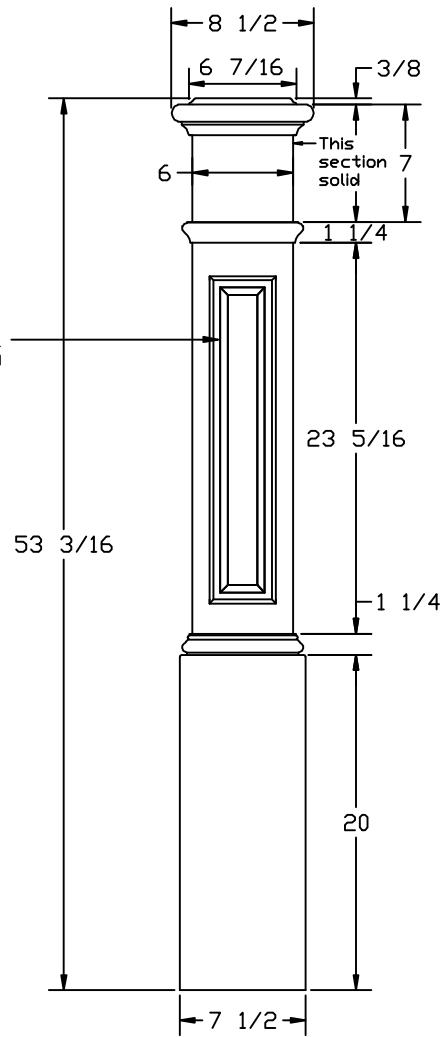

RAISED PANEL  
 3-15/16" WIDE x 19-1/2" LONG

**L.J. Smith**  
 Stair Systems

35280 Scio-Bowenston Road  
 Bowerston, OH 44695-9731  
 Phone (740) 269-4111 FAX (740) 269-9047  
 This drawing is the property of L.J. Smith Co. Do not use or copy without permission from L.J. Smith.

Drawing Name			
LJ-4095 (RAISED)			
Date	Scale	VEND	Drawn By
07/06/2006	DO NOT SCALE		EDH
File Name	DESTROY PREVIOUS PRINTS		LJ4095
LJ4095	SALES		