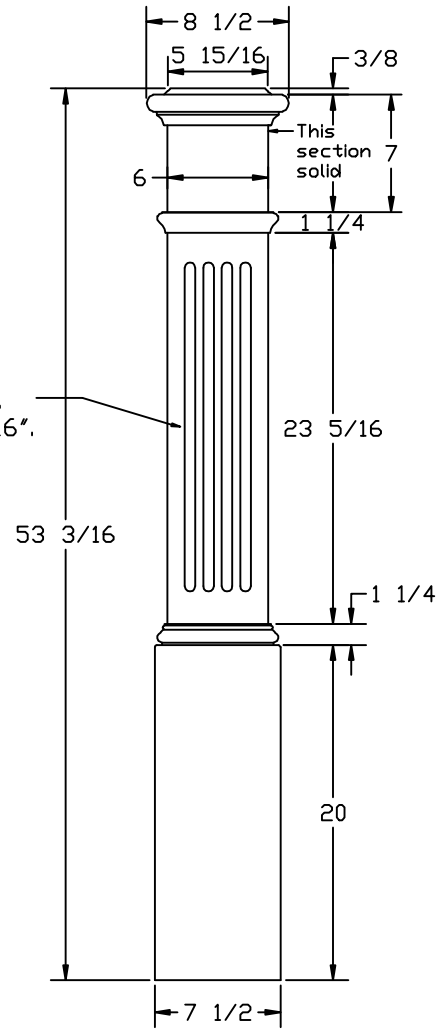

FLUTES END TO END ARE 19-5/8".
 FLUTES SIDE TO SIDE ARE 3-15/16".

L.J. Smith
Stair Systems

35280 Scio-Bowenston Road
 Bowerston, OH 44695-9731
 Phone (740) 269-4111 FAX (740) 269-9047
 This drawing is the property of L.J. Smith Co. Do not
 use or copy without permission from L.J. Smith.

Drawing Name		
LJ-4093 (FLUTED)		
Date	Scale	VEND
07/05/2006	DO NOT SCALE	EDH
File Name	DESTROY PREVIOUS PRINTS	
LJ4093	SALES	