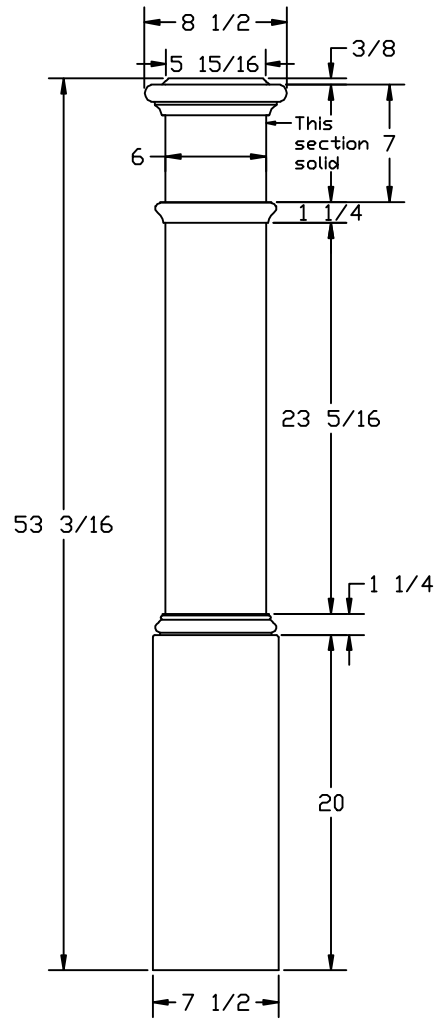

LJ4092

 35280 Scio-Bowenston Road Bowerston, OH 44695-9731 Phone (740) 269-4111 FAX (740) 269-9047 <small>This drawing is the property of L.J. Smith Co. Do not use or copy without permission from L.J. Smith.</small>		
Drawing Name		
LJ-4092 (PLAIN)		
Date	Scale	Drawn By
07/20/2006	DO NOT SCALE	EDH
File Name	DESTROY PREVIOUS PRINTS LJ4092	
LJ4092	SALES	