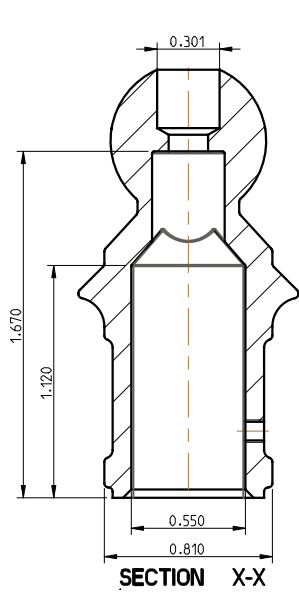

ALL DIMENSIONS IN INCHES

BALL ADAPTOR

THREADED BASE COLLAR

SEE DETAIL A

THREADED DISC

COMBO PHILLIPS #2 SQUARE DRIVE #2

COMBO PHILLIPS #2 SQUARE DRIVE #2

ATTACHMENT SCREW

ROUND SOCKET

RECTANGULAR SOCKET

L.J. Smith
Stair Systems

35280 Scio-Bowerston Road
Bowerston, OH 44695-9731
Phone (740) 289-4111 FAX (740) 289-9047
This drawing is the property of L.J. Smith Co. Do not use or copy without permission from L.J. Smith.

Drawing Name

LI-PROLVL

Date

Scale

DO NOT SCALE

Drawn By

File Name DESTROY PREVIOUS PRINTS

SALES