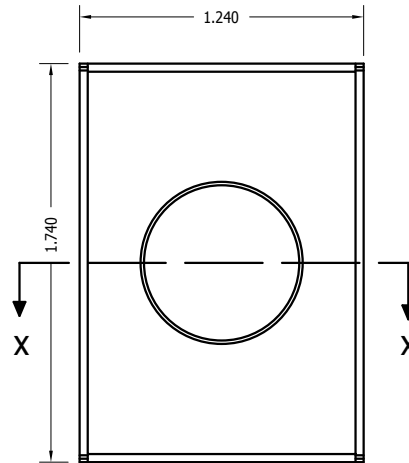

ALL DIMENSIONS IN INCHES

BALL ADAPTOR

THREADED BASE COLLAR

SEE DETAIL A

THREADED DISC

COMBO PHILLIPS #2 SQUARE DRIVE #2

COMBO PHILLIPS #2 SQUARE DRIVE #2

ATTACHMENT SCREW

ROUND SOCKET

RECTANGULAR SOCKET

L.J. Smith
Stair Systems

35280 Scio-Bowerston Road
Bowerston, OH 44695-9731
Phone (740) 289-4111 FAX (740) 289-9047
This drawing is the property of L.J. Smith Co. Do not use or copy without permission from L.J. Smith.

Drawing Name

LI-PROLVL

Date

Scale

DO NOT SCALE

Drawn By

File Name DESTROY PREVIOUS PRINTS

SALES