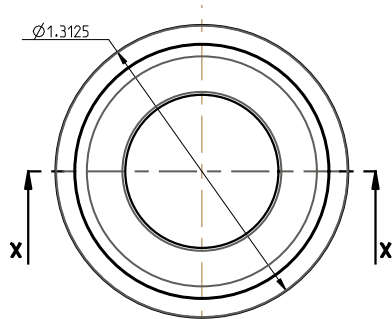

ALL DIMENSIONS IN INCHES

BALL ADAPTOR

THREADED BASE COLLAR

SEE DETAIL A

THREADED DISC

COMBO PHILLIPS #2 SQUARE DRIVE #2

COMBO PHILLIPS #2 SQUARE DRIVE #2

ATTACHMENT SCREW

Drawing Name

LI-PROLVL

Date

Scale

DO NOT SCALE

Drawn By

File Name DESTROY PREVIOUS PRINTS

SALES