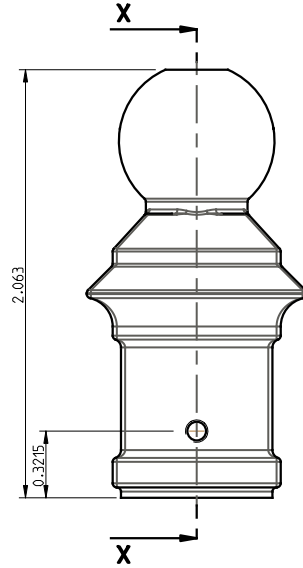

ALL DIMENSIONS IN INCHES

BALL ADAPTOR

THREADED BASE COLLAR

SEE DETAIL A

THREADED DISC

COMBO PHILLIPS #2 SQUARE DRIVE #2

COMBO PHILLIPS #2 SQUARE DRIVE #2

ATTACHMENT SCREW

ROUND SOCKET

RECTANGULAR SOCKET

L.J. Smith
Stair Systems

35280 Scio-Bowerston Road
Bowerston, OH 44695-9731
Phone (740) 289-4111 FAX (740) 289-9047
This drawing is the property of L.J. Smith Co. Do not use or copy without permission from L.J. Smith.

Drawing Name

LI-PROLVL

Date

Scale

DO NOT SCALE

Drawn By

File Name DESTROY PREVIOUS PRINTS

SALES