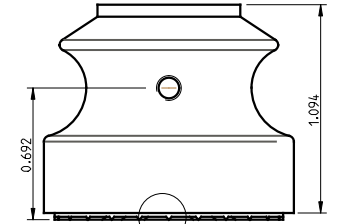

ALL DIMENSIONS IN INCHES

BALL ADAPTOR

THREADED BASE COLLAR

SEE DETAIL A

THREADED DISC

COMBO PHILLIPS #2 SQUARE DRIVE #2

COMBO PHILLIPS #2 SQUARE DRIVE #2

ATTACHMENT SCREW

ROUND SOCKET

RECTANGULAR SOCKET

L.J. Smith
Stair Systems

35280 Scio-Bowerston Road
Bowerston, OH 44695-9731
Phone (740) 289-4111 FAX (740) 289-9047
This drawing is the property of L.J. Smith Co. Do not use or copy without permission from L.J. Smith.