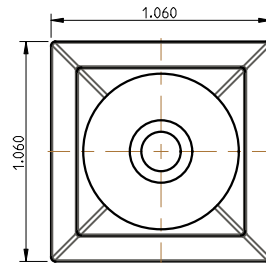

ALL DIMENSIONS IN INCHES

BALL ADAPTOR

THREADED BASE COLLAR

SEE DETAIL A

THREADED DISC

COMBO PHILLIPS #2 SQUARE DRIVE #2

COMBO PHILLIPS #2 SQUARE DRIVE #2

ATTACHMENT SCREW