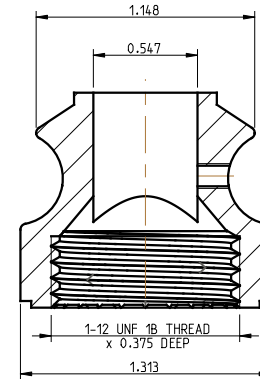

ALL DIMENSIONS IN INCHES

BALL ADAPTOR

THREADED BASE COLLAR

SEE DETAIL A

THREADED DISC

COMBO PHILLIPS #2 SQUARE DRIVE #2

COMBO PHILLIPS #2 SQUARE DRIVE #2

ATTACHMENT SCREW

ROUND SOCKET

RECTANGULAR SOCKET

L.J. Smith
Stair Systems

35280 Scio-Bowerston Road
Bowerston, OH 44695-9731
Phone (740) 289-4111 FAX (740) 289-9047
This drawing is the property of L.J. Smith Co. Do not use or copy without permission from L.J. Smith.

Drawing Name

LI-PROLVL

Date

Scale

DO NOT SCALE

Drawn By

File Name DESTROY PREVIOUS PRINTS

SALES