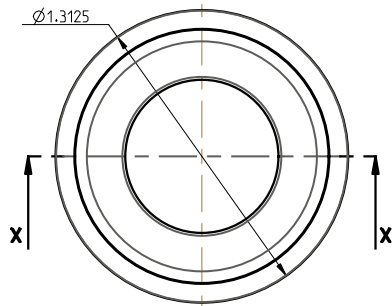

ALL DIMENSIONS IN INCHES

BALL ADAPTOR

THREADED BALL ADAPTOR

COMBO
PHILLIPS #2
SQUARE DRIVE #2

ATTACHMENT SCREW

ROUND SOCKET

RECTANGULAR SOCKET

35280 Scio-Bowerston Road
Bowerston, OH 44695-9731
Phone (740) 289-4111 FAX (740) 289-9047
This drawing is the property of L.J. Smith, Co. Do not use or copy without permission from L.J. Smith.

Drawing Name

LI-PROKNE

Date

Scale

DO NOT SCALE

Drawn By

File Name DESTROY PREVIOUS PRINTS

SALES