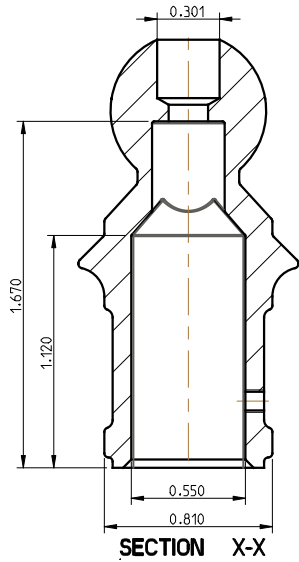

ALL DIMENSIONS IN INCHES

BALL ADAPTOR

THREADED BALL ADAPTOR

COMBO
PHILLIPS #2
SQUARE DRIVE #2

ATTACHMENT SCREW

ROUND SOCKET

RECTANGULAR SOCKET

35280 Scio-Bowerston Road
Bowerston, OH 44695-9731
Phone (740) 289-4111 FAX (740) 289-9047
This drawing is the property of L.J. Smith, Co. Do not use or copy without permission from L.J. Smith.

Drawing Name

LI-PROKNE

Date

Scale

DO NOT SCALE

Drawn By

File Name DESTROY PREVIOUS PRINTS

SALES