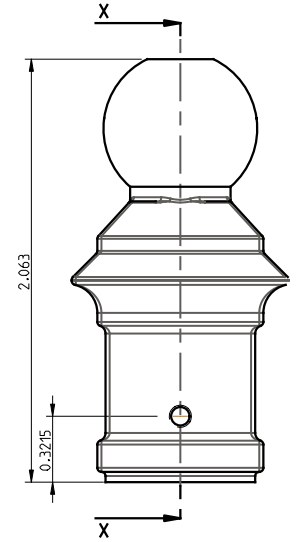

ALL DIMENSIONS IN INCHES

BALL ADAPTOR

THREADED BALL ADAPTOR

COMBO
PHILLIPS #2
SQUARE DRIVE #2

ATTACHMENT SCREW

ROUND SOCKET

RECTANGULAR SOCKET

35280 Scio-Bowerston Road
Bowerston, OH 44695-9731
Phone (740) 289-4111 FAX (740) 289-9047
This drawing is the property of L.J. Smith, Co. Do not use or copy without permission from L.J. Smith.

Drawing Name

LI-PROKNE

Date

Scale

DO NOT SCALE

Drawn By

File Name DESTROY PREVIOUS PRINTS

SALES