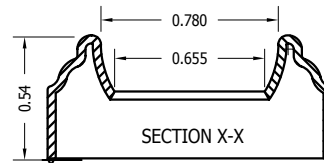

ALL DIMENSIONS IN INCHES

BALL ADAPTOR

THREADED BALL ADAPTOR

COMBO
PHILLIPS #2
SQUARE DRIVE #2

ATTACHMENT SCREW

ROUND SOCKET

RECTANGULAR SOCKET

35280 Scio-Bowerston Road
Bowerston, OH 44695-9731
Phone (740) 289-4111 FAX (740) 289-9047
This drawing is the property of L.J. Smith, Co. Do not use or copy without permission from L.J. Smith.