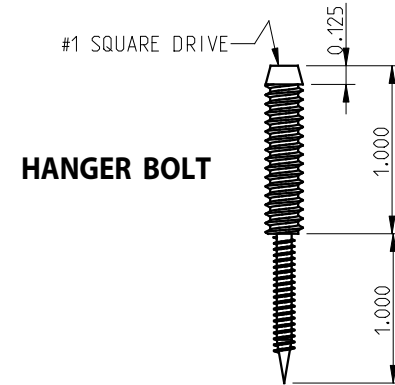

ALL DIMENSIONS IN INCHES

BALL ADAPTOR

THREADED BALL ADAPTOR

COMBO
PHILLIPS #2
SQUARE DRIVE #2

ATTACHMENT SCREW

ROUND SOCKET

RECTANGULAR SOCKET

35280 Scio-Bowerston Road
Bowerston, OH 44695-9731
Phone (740) 289-4111 FAX (740) 289-9047
This drawing is the property of L.J. Smith, Co. Do not use or copy without permission from L.J. Smith.