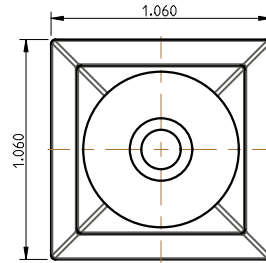

ALL DIMENSIONS IN INCHES

BALL ADAPTOR

THREADED BALL ADAPTOR

COMBO
PHILLIPS #2
SQUARE DRIVE #2

ATTACHMENT SCREW

ROUND SOCKET

RECTANGULAR SOCKET

35280 Scio-Bowerston Road
Bowerston, OH 44695-9731
Phone (740) 289-4111 FAX (740) 289-9047
This drawing is the property of L.J. Smith, Co. Do not use or copy without permission from L.J. Smith.