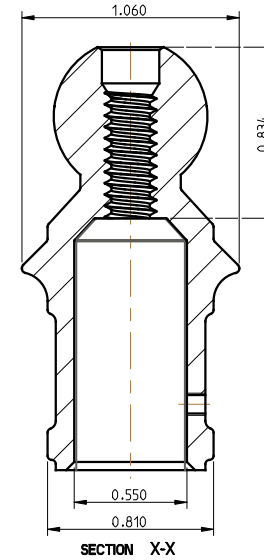

ALL DIMENSIONS IN INCHES

BALL ADAPTOR

THREADED BALL ADAPTOR

COMBO
PHILLIPS #2
SQUARE DRIVE #2

ATTACHMENT SCREW

ROUND SOCKET

RECTANGULAR SOCKET

35280 Scio-Bowerston Road
Bowerston, OH 44695-9731
Phone (740) 289-4111 FAX (740) 289-9047
This drawing is the property of L.J. Smith, Co. Do not use or copy without permission from L.J. Smith.

Drawing Name

LI-PROKNE

Date

Scale

DO NOT SCALE

Drawn By

File Name DESTROY PREVIOUS PRINTS

SALES