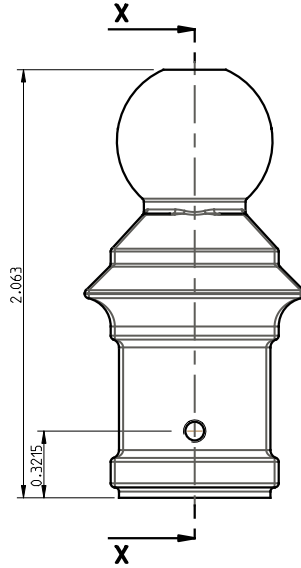

ALL DIMENSIONS IN INCHES

BALL ADAPTOR

THREADED BALL ADAPTOR

COMBO
PHILLIPS #2
SQUARE DRIVE #2

ATTACHMENT SCREW

ROUND SOCKET

RECTANGULAR SOCKET

35280 Scio-Bowerston Road
Bowerston, OH 44695-9731
Phone (740) 289-4111 FAX (740) 289-9047
This drawing is the property of L.J. Smith, Co. Do not use or copy without permission from L.J. Smith.

Drawing Name

LI-PROKNE

Date

Scale

DO NOT SCALE

Drawn By

File Name DESTROY PREVIOUS PRINTS

SALES