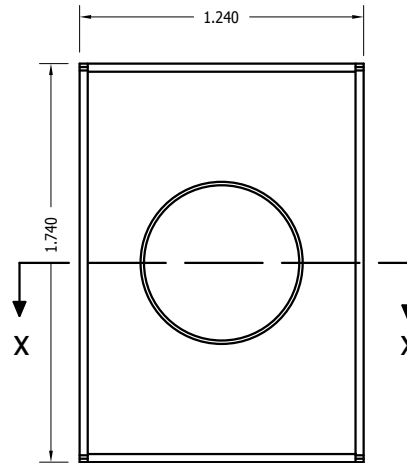

ALL DIMENSIONS IN INCHES

BALL ADAPTOR

THREADED BALL ADAPTOR

COMBO
PHILLIPS #2
SQUARE DRIVE #2

ATTACHMENT SCREW

ROUND SOCKET

RECTANGULAR SOCKET

35280 Scio-Bowerston Road
Bowerston, OH 44695-9731
Phone (740) 289-4111 FAX (740) 289-9047
This drawing is the property of L.J. Smith, Co. Do not use or copy without permission from L.J. Smith.

Drawing Name

LI-PROKNE

Date

Scale

DO NOT SCALE

Drawn By

File Name DESTROY PREVIOUS PRINTS

SALES