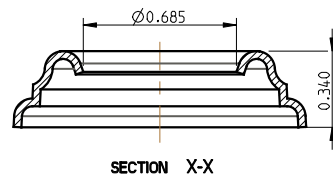

ALL DIMENSIONS IN INCHES

BALL ADAPTOR

THREADED BALL ADAPTOR

COMBO
PHILLIPS #2
SQUARE DRIVE #2

ATTACHMENT SCREW

ROUND SOCKET

RECTANGULAR SOCKET

35280 Scio-Bowerston Road
Bowerston, OH 44695-9731
Phone (740) 289-4111 FAX (740) 289-9047
This drawing is the property of L.J. Smith, Co. Do not use or copy without permission from L.J. Smith.