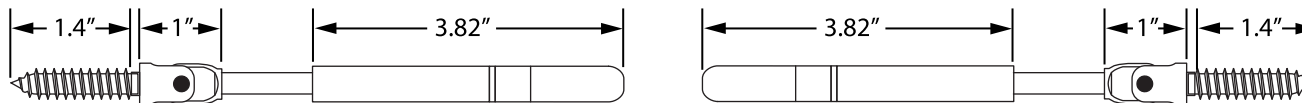

CL-WDFTGS (for wood newels)

CR-WDFTGS (for wood newels)

CL-WD2TSN (for wood newels)

CR-WD2TSN (for wood newels)

35280 Scio-Bowerston Road
 Bowerston, OH 44695-9731
 Phone (740) 269-4111 FAX (740) 269-9047
 This drawing is the property of L.J. Smith Co. Do not
 use or copy without permission from L.J. Smith.

Drawing Name		
Cable Fittings for Wood Newels		
Date	Scale	Drawn By
	DO NOT SCALE	
File Name	DESTROY PREVIOUS PRINTS	SALES