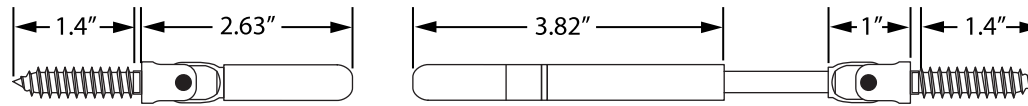

CL-WDFTGS (for wood newels)

CR-WDFTGS (for wood newels)

CL-WD2TSN (for wood newels)

CR-WD2TSN (for wood newels)

35280 Scio-Bowerston Road
 Bowerston, OH 44695-9731
 Phone (740) 269-4111 FAX (740) 269-9047
 This drawing is the property of L.J. Smith Co. Do not
 use or copy without permission from L.J. Smith.

Drawing Name		
Cable Fittings for Wood Newels		
Date	Scale	Drawn By
	DO NOT SCALE	
File Name	DESTROY PREVIOUS PRINTS	SALES