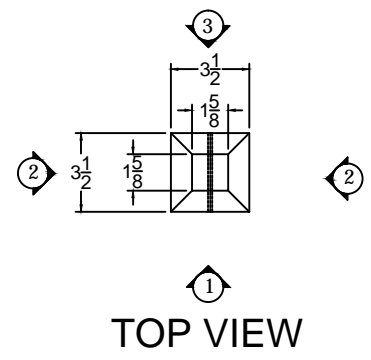

SECTION VIEW

VIEW 1

VIEW 2

VIEW 3

TOP VIEW

 <p>35280 Scio-Bowerston Road Bowerston, OH 44695-9731 Phone (740) 269-4111 FAX (740) 269-8047 This drawing is the property of L.J. Smith Co. Do not use or copy without permission from L.J. Smith.</p>		
Drawing Name		
CR-420-36		
Date	Scale	Drawn By
9/15/2015	DO NOT SCALE	SBG
File Name		
DESTROY PREVIOUS PRINTS		
CR-420-36		SALES