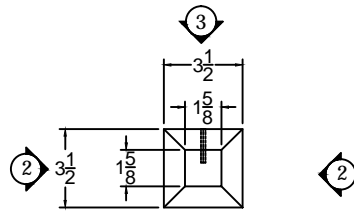

SECTION VIEW

VIEW 1

VIEW 2

VIEW 3

TOP VIEW

 <p>35280 Scio-Bowerston Road Bowerston, OH 44695-9731 Phone (740) 269-4111 FAX (740) 269-8047 This drawing is the property of L.J. Smith Co. Do not use or copy without permission from L.J. Smith.</p>		
Drawing Name		
CR-410U-39		
Date	Scale	Drawn By
9/15/2015	DO NOT SCALE	SBG
File Name	DESTROY PREVIOUS PRINTS	
CR-410U-39	SALES	