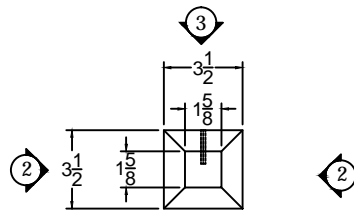

SECTION VIEW

VIEW 1

VIEW 2

VIEW 3

TOP VIEW

 L.J. Smith <i>Stair Systems</i>		
35280 Scio-Bowerston Road Bowerston, OH 44695-9731 Phone (740) 269-4111 FAX (740) 269-8047 <small>This drawing is the property of L.J. Smith Co. Do not use or copy without permission from L.J. Smith.</small>		
Drawing Name		
CR-410U-36		
Date	Scale	Drawn By
9/15/2015	DO NOT SCALE	SBG
File Name <u>DESTROY PREVIOUS PRINTS</u>		
CR-410U-36		SALES