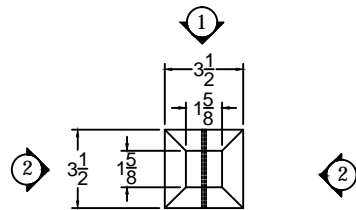

SECTION VIEW

VIEW 1

VIEW 2

TOP VIEW

 <p>35280 Scio-Bowerston Road Bowerston, OH 44695-9731 Phone (740) 269-4111 FAX (740) 269-8047 This drawing is the property of L.J. Smith Co. Do not use or copy without permission from L.J. Smith.</p>		
Drawing Name		
CL-420-42		
Date	Scale	Drawn By
9/15/2015	DO NOT SCALE	SBG
File Name	DESTROY PREVIOUS PRINTS	
CL-420-42	SALES	