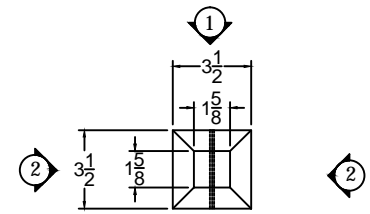

SECTION VIEW

VIEW 1

VIEW 2

TOP VIEW

 L.J. Smith <i>Stair Systems</i>		
35280 Scio-Bowerston Road Bowerston, OH 44695-9731 Phone (740) 269-4111 FAX (740) 269-8047 <small>This drawing is the property of L.J. Smith Co. Do not use or copy without permission from L.J. Smith.</small>		
Drawing Name		
CL-420-36		
Date	Scale	Drawn By
9/15/2015	DO NOT SCALE	SBG
File Name	DESTROY PREVIOUS PRINTS	
CL-420-36	SALES	