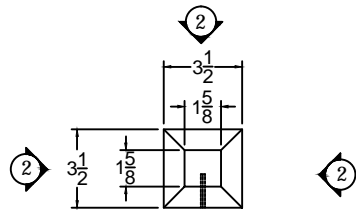

SECTION VIEW

VIEW 1

VIEW 2

TOP VIEW

 L.J. Smith <i>Stair Systems</i>		
35280 Scio-Bowerston Road Bowerston, OH 44695-9731 Phone (740) 269-4111 FAX (740) 269-8047 <small>This drawing is the property of L.J. Smith Co. Do not use or copy without permission from L.J. Smith.</small>		
Drawing Name		
CL-410D-42		
Date	Scale	Drawn By
9/15/2015	DO NOT SCALE	SBG
File Name	DESTROY PREVIOUS PRINTS	
CL-410D-42	SALES	