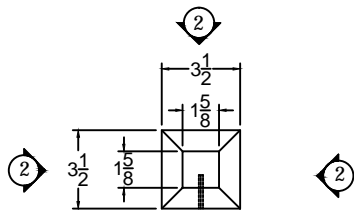

SECTION VIEW

VIEW 1

VIEW 2

TOP VIEW

 L.J. Smith <i>Stair Systems</i>		
35280 Scio-Bowerston Road Bowerston, OH 44695-9731 Phone (740) 269-4111 FAX (740) 269-8047 <small>This drawing is the property of L.J. Smith Co. Do not use or copy without permission from L.J. Smith.</small>		
Drawing Name		
CL-410D-39		
Date	Scale	Drawn By
9/15/2015	DO NOT SCALE	SBG
File Name	DESTROY PREVIOUS PRINTS	
CL-410D-39	SALES	