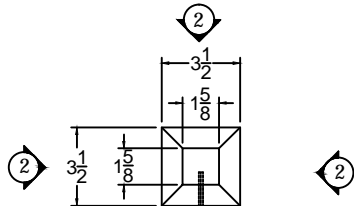

SECTION VIEW

VIEW 1

VIEW 2

TOP VIEW

 <p>35280 Scio-Bowerston Road Bowerston, OH 44695-9731 Phone (740) 269-4111 FAX (740) 269-8047 This drawing is the property of L.J. Smith Co. Do not use or copy without permission from L.J. Smith.</p>		
Drawing Name		
CL-410D-36		
Date	Scale	Drawn By
9/15/2015	DO NOT SCALE	SBG
File Name	DESTROY PREVIOUS PRINTS	
CL-410D-36	SALES	