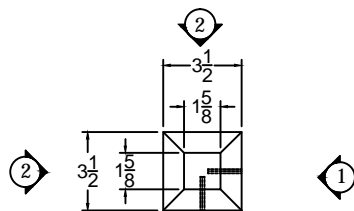

SECTION VIEW

VIEW 1

VIEW 2

TOP VIEW

 <b>L.J. Smith</b> <i>Stair Systems</i>		
35280 Scio-Bowerston Road Bowerston, OH 44695-9731 Phone (740) 269-4111 FAX (740) 269-8047 <small>This drawing is the property of L.J. Smith Co. Do not use or copy without permission from L.J. Smith.</small>		
Drawing Name		
CL-410C-39		
Date	Scale	Drawn By
9/15/2015	DO NOT SCALE	SBG
File Name DESTROY PREVIOUS PRINTS		
CL-410C-39		SALES