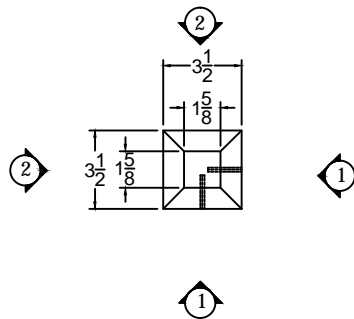

SECTION VIEW

VIEW 1

VIEW 2

TOP VIEW

 L.J. Smith <i>Stair Systems</i>		
35280 Scio-Bowerston Road Bowerston, OH 44695-9731 Phone (740) 269-4111 FAX (740) 269-8047 <small>This drawing is the property of L.J. Smith Co. Do not use or copy without permission from L.J. Smith.</small>		
Drawing Name		
CL-410C-36		
Date	Scale	Drawn By
9/15/2015	DO NOT SCALE	SBG
File Name	DESTROY PREVIOUS PRINTS	
CL-410C-36	SALES	