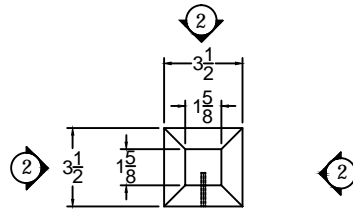

SECTION VIEW

VIEW 1

VIEW 2

TOP VIEW

 <p><b>L.J. Smith</b> Stair Systems</p> <p>35280 Scio-Bowerston Road Bowerston, OH 44695-9731 Phone (740) 269-4111 FAX (740) 269-8047 This drawing is the property of L.J. Smith Co. Do not use or copy without permission from L.J. Smith.</p>		
Drawing Name		
CL-410-42		
Date	Scale	Drawn By
9/15/2015	DO NOT SCALE	SBG
File Name	DESTROY PREVIOUS PRINTS	
CL-410-42	SALES	