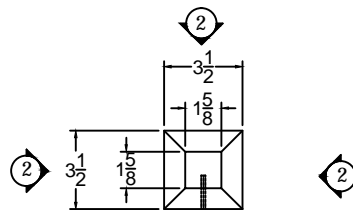

SECTION VIEW

VIEW 1

VIEW 2

TOP VIEW

 L.J. Smith <i>Stair Systems</i>		
35280 Scio-Bowerston Road Bowerston, OH 44695-9731 Phone (740) 269-4111 FAX (740) 269-8047 <small>This drawing is the property of L.J. Smith Co. Do not use or copy without permission from L.J. Smith.</small>		
Drawing Name		
CL-410-39		
Date	Scale	Drawn By
9/15/2015	DO NOT SCALE	SBG
File Name	DESTROY PREVIOUS PRINTS	
CL-410-39	SALES	