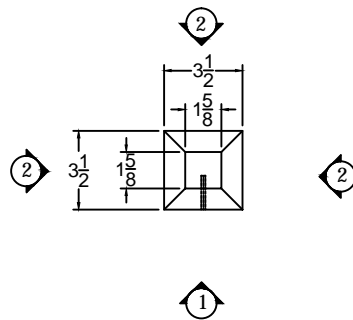

SECTION VIEW

VIEW 1

VIEW 2

TOP VIEW

 <p>35280 Scio-Bowerston Road Bowerston, OH 44695-9731 Phone (740) 269-4111 FAX (740) 269-8047 This drawing is the property of L.J. Smith Co. Do not use or copy without permission from L.J. Smith.</p>		
Drawing Name		
CL-410-36		
Date	Scale	Drawn By
9/15/2015	DO NOT SCALE	SBG
File Name	DESTROY PREVIOUS PRINTS	
CL-410-36	SALES	