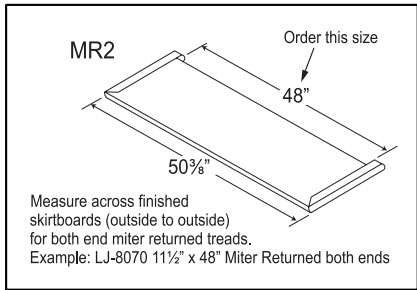

Specify width between 81-5/8" to 93-1/2"

 35280 Scio-Bowerston Road Bowerston, OH 44895-9731 Phone (740) 289-4111 FAX (740) 289-8047 This drawing is the property of L.J. Smith Co. Do not use or copy without permission from L.J. Smith.		
Drawing Name 8070ID-8293		
Date	Scale DO NOT SCALE	Drawn By
File Name 8070	DESTROY PREVIOUS PRINTS SALES	