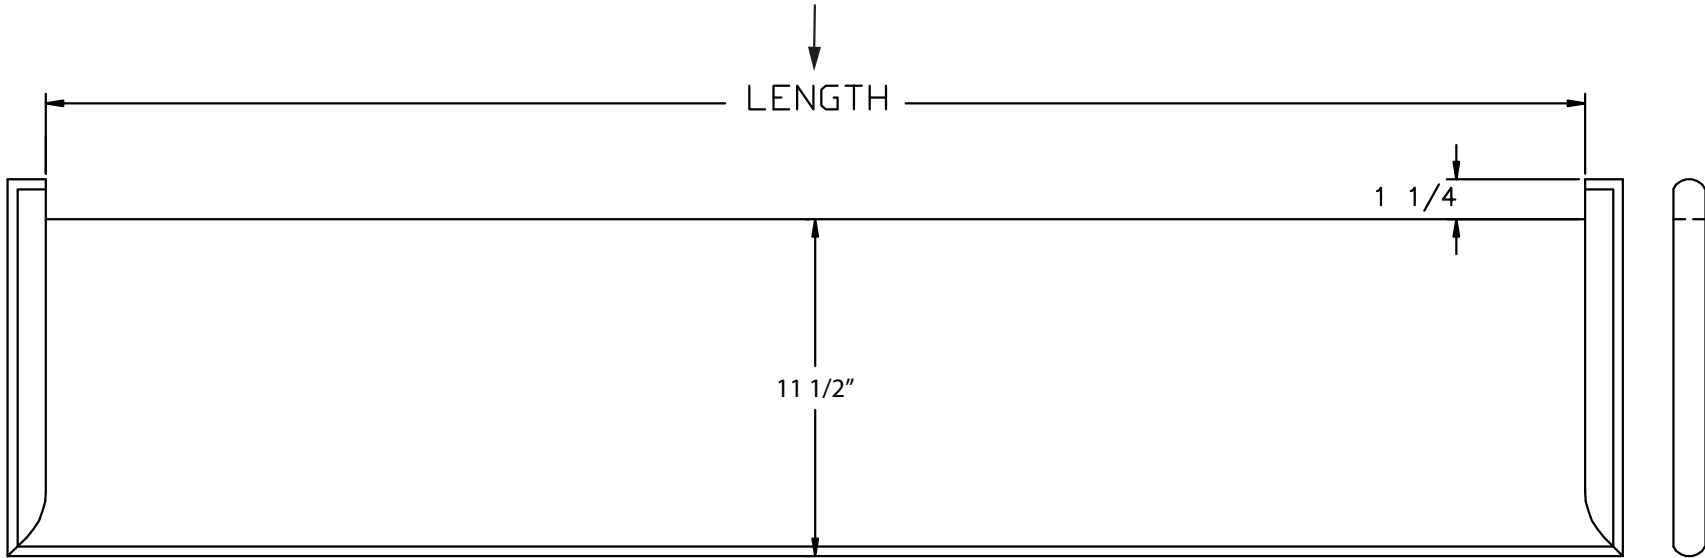

Specify width between 81-5/8" to 93-1/2"

 35280 Scio-Bowerston Road Bowerston, OH 44895-9731 Phone (740) 289-4111 FAX (740) 289-8047 This drawing is the property of L.J. Smith Co. Do not use or copy without permission from L.J. Smith.		
Drawing Name 8070ID-8293		
Date	Scale DO NOT SCALE	Drawn By
File Name 8070	DESTROY PREVIOUS PRINTS SALES	