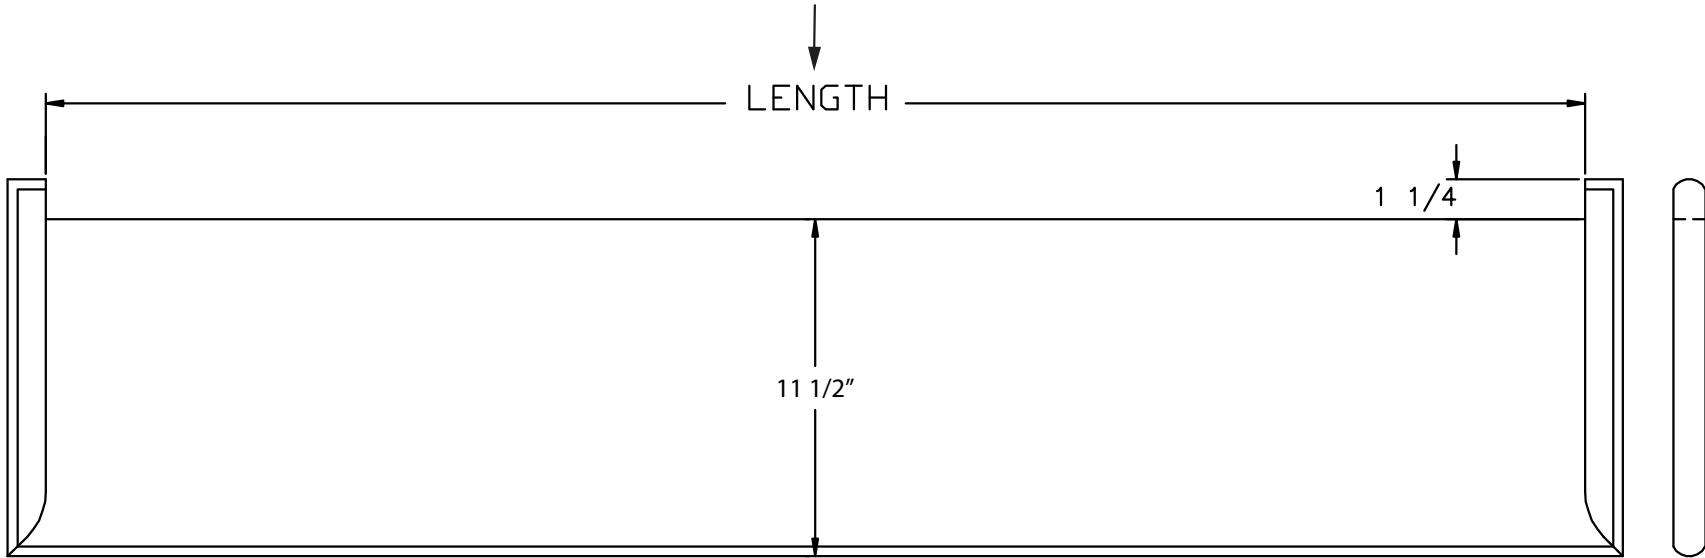

Specify width between 69-5/8" to 81-1/2"

 35280 Scio-Bowerston Road Bowerston, OH 44895-9731 Phone (740) 289-4111 FAX (740) 289-8047 This drawing is the property of L.J. Smith Co. Do not use or copy without permission from L.J. Smith.		
Drawing Name 8070ID-7081		
Date	Scale DO NOT SCALE	Drawn By
File Name 8070	DESTROY PREVIOUS PRINTS SALES	