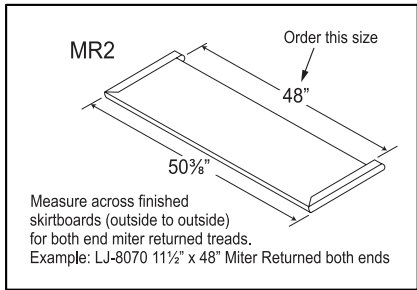

Specify width between 69-5/8" to 81-1/2"

 35280 Scio-Bowerston Road Bowerston, OH 44895-9731 Phone (740) 289-4111 FAX (740) 289-8047 This drawing is the property of L.J. Smith Co. Do not use or copy without permission from L.J. Smith.		
Drawing Name 8070ID-7081		
Date	Scale DO NOT SCALE	Drawn By
File Name 8070	DESTROY PREVIOUS PRINTS SALES	