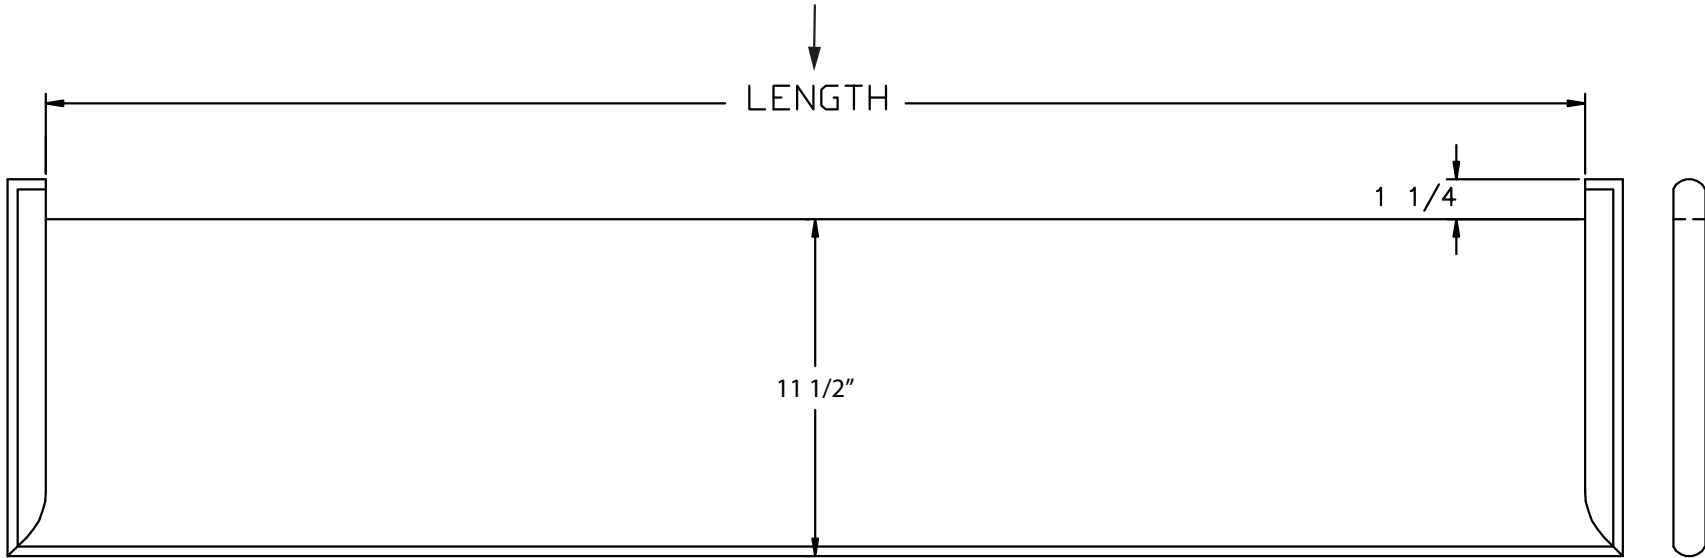

Specify width between 51-5/8" to 57-1/2"

 35280 Scio-Bowerston Road Bowerston, OH 44895-9731 Phone (740) 289-4111 FAX (740) 289-8047 This drawing is the property of L.J. Smith Co. Do not use or copy without permission from L.J. Smith.		
Drawing Name 8070ID-5257		
Date	Scale DO NOT SCALE	Drawn By
File Name 8070	DESTROY PREVIOUS PRINTS SALES	