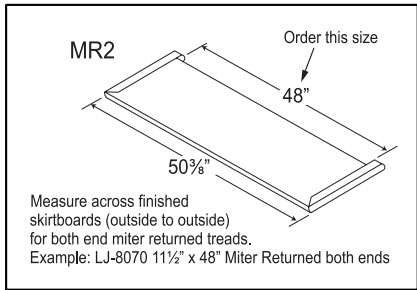

Specify width between 51-5/8" to 57-1/2"

 35280 Scio-Bowerston Road Bowerston, OH 44895-9731 Phone (740) 289-4111 FAX (740) 289-8047 This drawing is the property of L.J. Smith Co. Do not use or copy without permission from L.J. Smith.		
Drawing Name 8070ID-5257		
Date	Scale DO NOT SCALE	Drawn By
File Name 8070	DESTROY PREVIOUS PRINTS SALES	