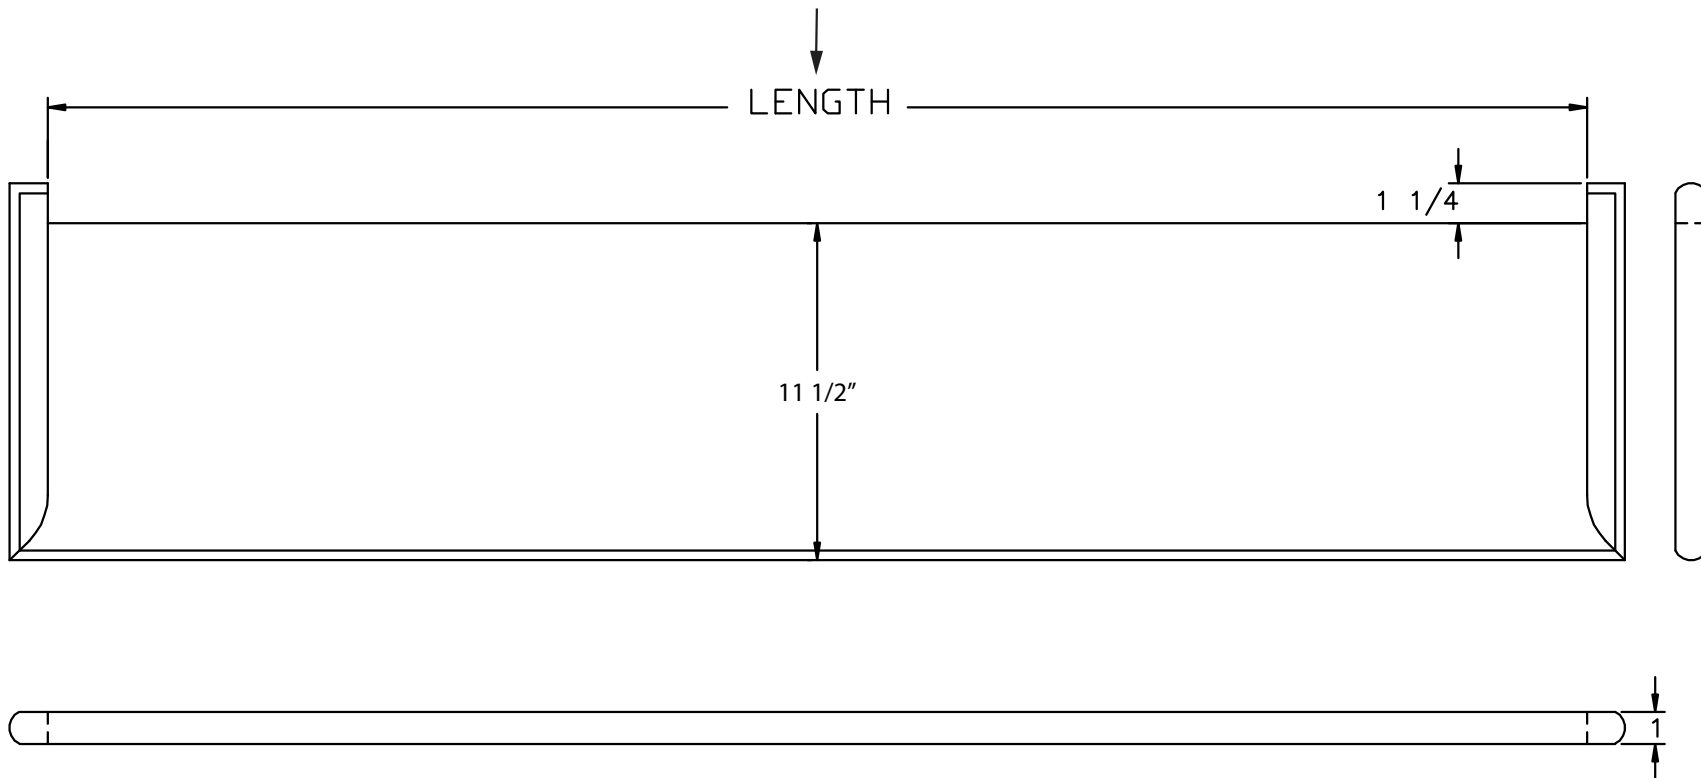

Specify width between 45-5/8" to 51-1/2"

 35280 Scio-Bowerston Road Bowerston, OH 44895-9731 Phone (740) 289-4111 FAX (740) 289-8047 This drawing is the property of L.J. Smith Co. Do not use or copy without permission from L.J. Smith.		
Drawing Name 8070ID-4651		
Date	Scale DO NOT SCALE	Drawn By
File Name 8070	DESTROY PREVIOUS PRINTS SALES	