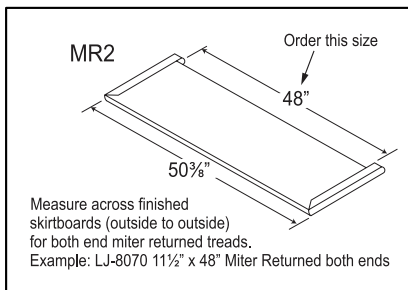

Specify width between 45-5/8" to 51-1/2"

 35280 Scio-Bowerston Road Bowerston, OH 44895-9731 Phone (740) 289-4111 FAX (740) 289-8047 This drawing is the property of L.J. Smith Co. Do not use or copy without permission from L.J. Smith.		
Drawing Name 8070ID-4651		
Date	Scale DO NOT SCALE	Drawn By
File Name 8070	DESTROY PREVIOUS PRINTS SALES	