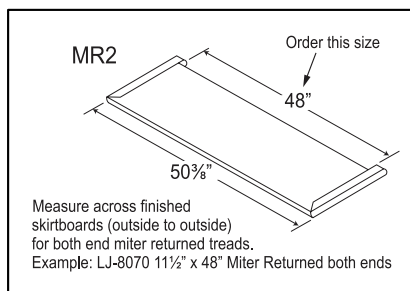

Specify width between 39-5/8" to 45-1/2"

 35280 Scio-Bowerston Road Bowerston, OH 44895-9731 Phone (740) 289-4111 FAX (740) 289-8047 This drawing is the property of L.J. Smith Co. Do not use or copy without permission from L.J. Smith.		
Drawing Name 8070ID-4045		
Date	Scale DO NOT SCALE	Drawn By
File Name 8070	DESTROY PREVIOUS PRINTS SALES	