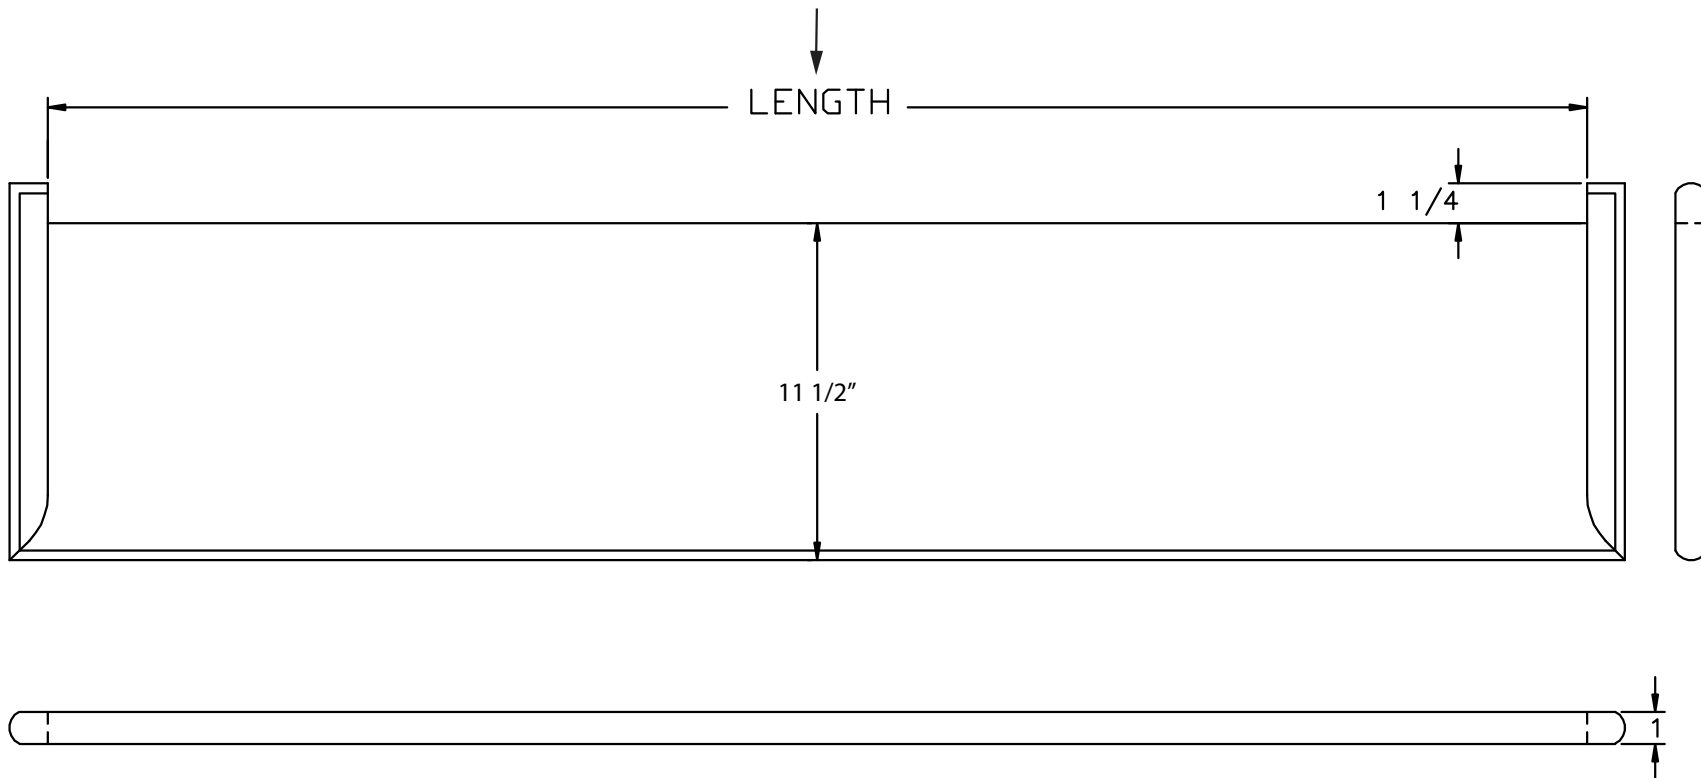

Specify width between 39-5/8" to 45-1/2"

 35280 Scio-Bowerston Road Bowerston, OH 44895-9731 Phone (740) 289-4111 FAX (740) 289-8047 This drawing is the property of L.J. Smith Co. Do not use or copy without permission from L.J. Smith.		
Drawing Name 8070ID-4045		
Date	Scale DO NOT SCALE	Drawn By
File Name 8070	DESTROY PREVIOUS PRINTS SALES	