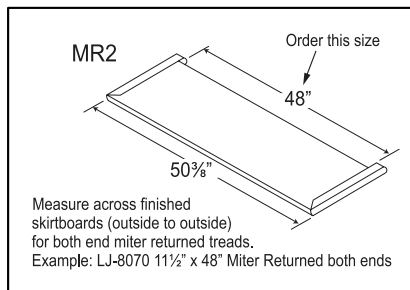

Specify width between 36" to 39-1/2"

 35280 Scio-Bowerston Road Bowerston, OH 44895-9731 Phone (740) 289-4111 FAX (740) 289-8047 This drawing is the property of L.J. Smith Co. Do not use or copy without permission from L.J. Smith.		
Drawing Name 8070ID-3639		
Date	Scale DO NOT SCALE	Drawn By
File Name 8070	DESTROY PREVIOUS PRINTS SALES	