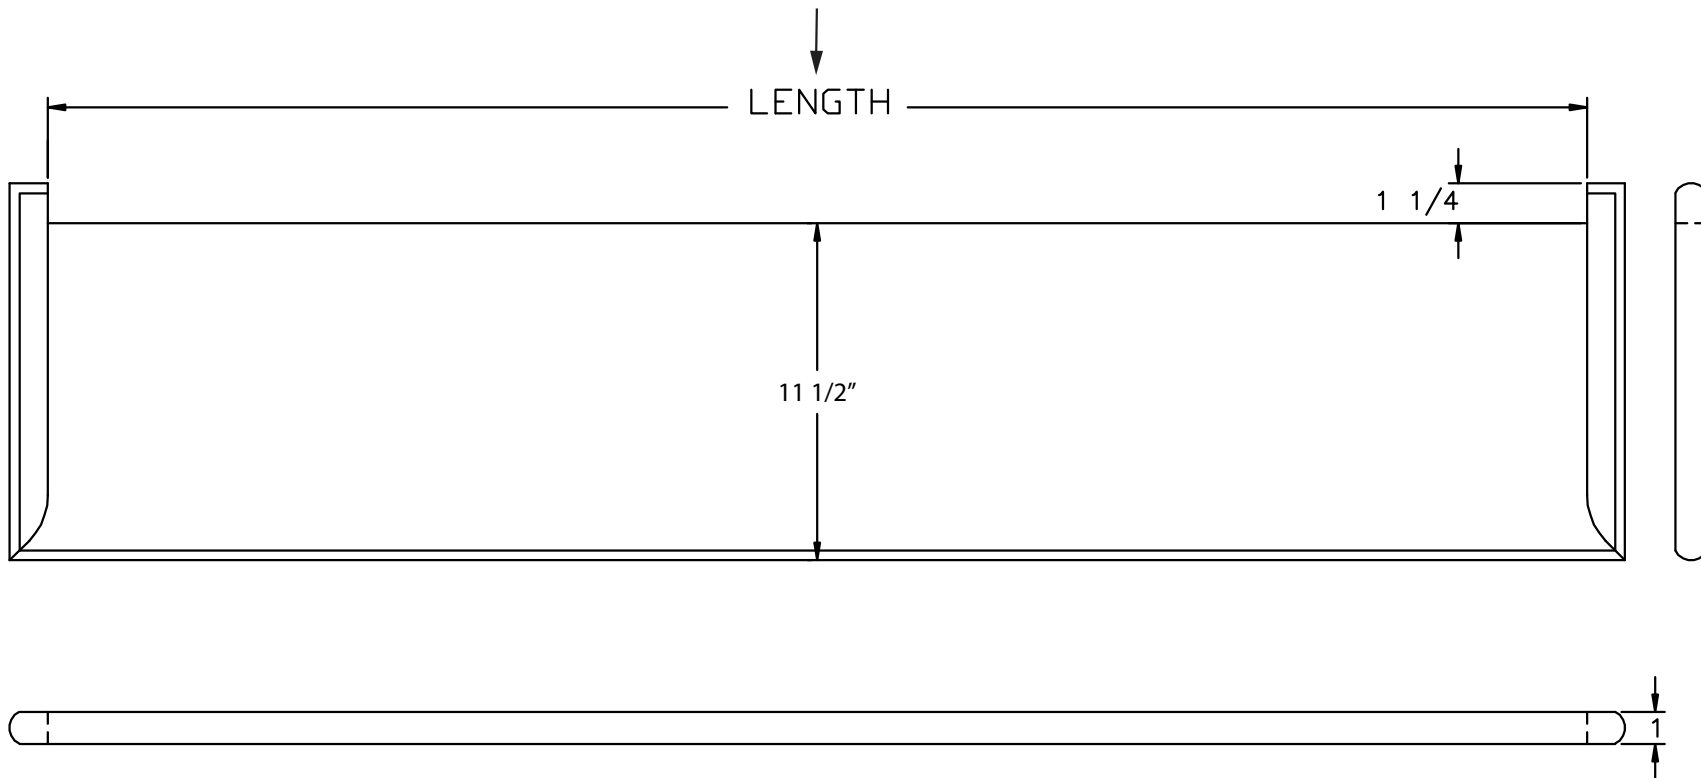

Specify width between 36" to 39-1/2"

 35280 Scio-Bowerston Road Bowerston, OH 44895-9731 Phone (740) 289-4111 FAX (740) 289-8047 This drawing is the property of L.J. Smith Co. Do not use or copy without permission from L.J. Smith.		
Drawing Name 8070ID-3639		
Date	Scale DO NOT SCALE	Drawn By
File Name 8070	DESTROY PREVIOUS PRINTS SALES	