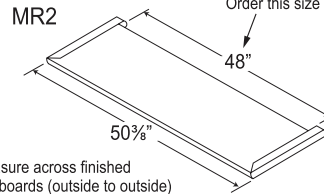

Order this size

LENGTH

MR2

Order this size

Measure across finished skirtboards (outside to outside) for both end miter returned treads.
 Example: LJ-8070 11 1/2" x 48" Miter Returned both ends

L.J. Smith
Stair Systems