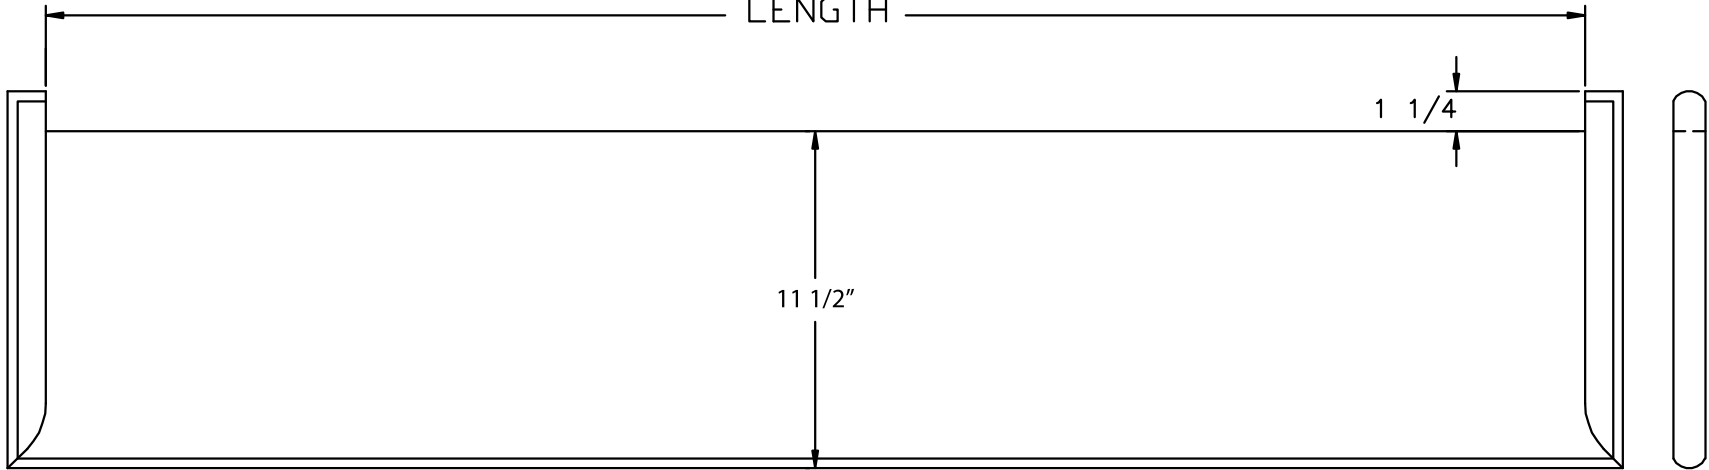

Order this size

LENGTH

MR2

Order this size

Measure across finished skirtboards (outside to outside) for both end miter returned treads.
 Example: LJ-8070 11 1/2" x 48" Miter Returned both ends

L.J. Smith
Stair Systems