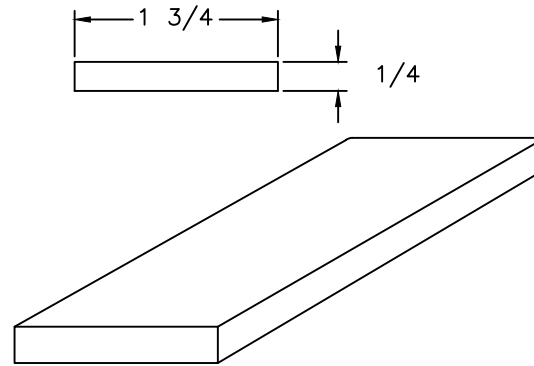

684P1

LJ-6007

NOTE: STANDARD LENGTHS ARE  
8', 10', 12', 14', AND 16'.

**L.J. Smith**  
**Stair Systems**

35280 Scio-Bowerston Road  
Bowerston, OH 44695-9731

Phone (740) 269-2221 FAX (740) 269-9047  
This drawing is the property of L.J. Smith Co. Do not  
use or copy without permission from L.J. Smith.

Drawing Name

684P1/LJ-6007

Date

01/15/18

Scale

DO NOT SCALE

Drawn By

JDS