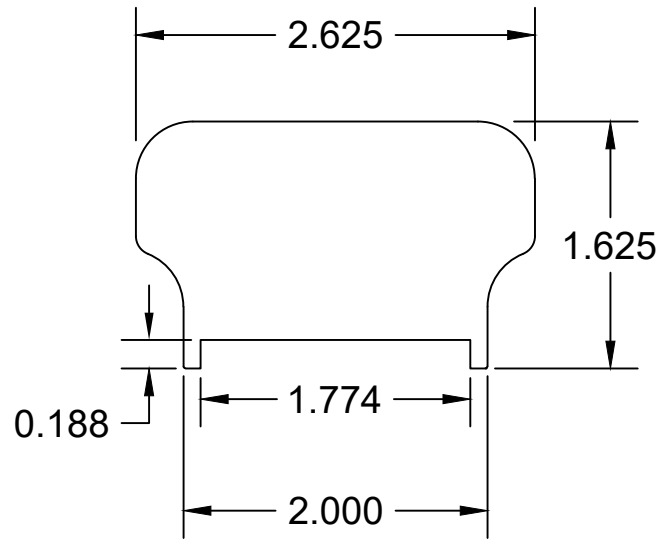

684P1

LJ-6007

NOTE: STANDARD LENGTHS ARE  
8', 10', 12', 14', AND 16'.

**L.J. Smith**  
**Stair Systems**

35280 Scio-Bowerston Road  
Bowerston, OH 44695-9731

Phone (740) 269-2221 FAX (740) 269-9047  
This drawing is the property of L.J. Smith Co. Do not  
use or copy without permission from L.J. Smith.

Drawing Name

684P1/LJ-6007

Date

01/15/18

Scale

DO NOT SCALE

Drawn By

JDS