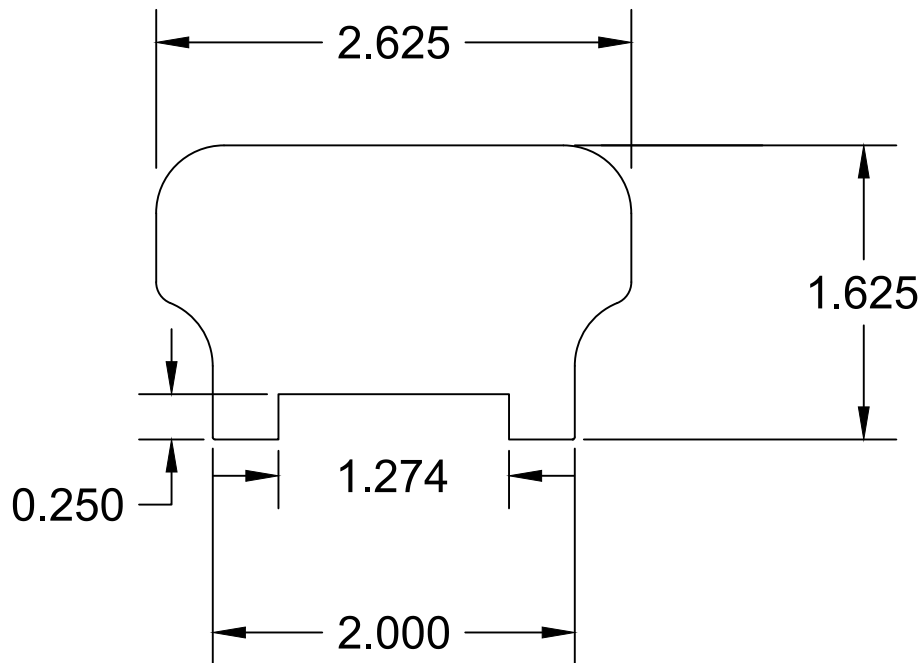

684P0

LJ-6000F

35280 Scio-Bowerston Road
Bowerston, OH 44695-9731
Phone (740) 269-2221 FAX (740) 269-9047
This drawing is the property of L.J. Smith Co. Do not
use or copy without permission from L.J. Smith.

Drawing Name		
684P0/LJ-6000F		
Date	Scale	Drawn By
01/15/18	DO NOT SCALE	JDS
File Name	DESTROY PREVIOUS PRINTS	
684	SHOP	