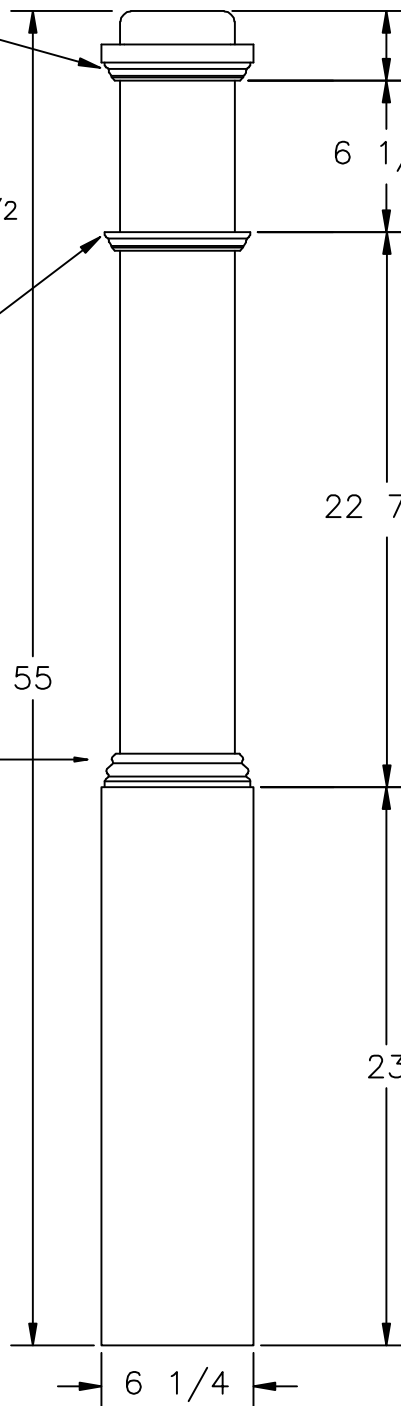

NEWEL MLDG1-S

NEWEL MLDG-S

NEWEL MLDG-L

2 7/8

6 1/4

22 7/8

55

23

6 1/4

**L.J. Smith**  
Stair Systems

35280 Scio-Boweston Road  
Boweston, OH 44695-0731  
Phone (740) 269-4111 FAX (740) 269-9047  
This drawing is the property of L.J. Smith Co. Do not use or copy without permission from L.J. Smith.

Drawing Name  
4091 BOX NEWEL

Date	Scale	VEND	Drawn By
	DO NOT SCALE		

File Name DESTROY PREVIOUS PRINTS 4091  
4091 SALES